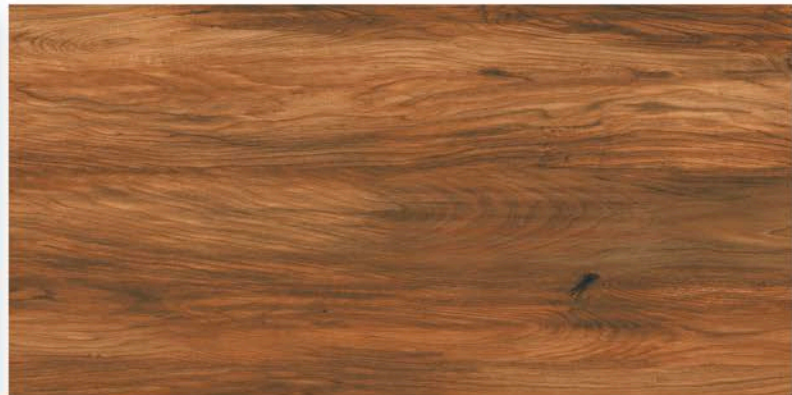

NOOP WOOD

600 X 1200 MM , RUSTIC ,