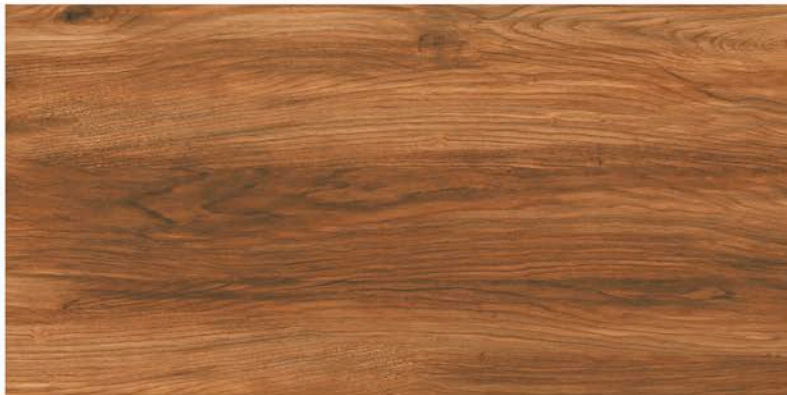

NOOP WOOD

600 X 1200 MM , RUSTIC ,